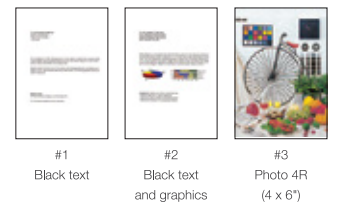

² When printed on Epson Premium Glossy Photo Paper
³ Default mode in accordance with ISO/7779 for MFPs

⁴ Quoted yields are based on the ISO 24711/24712 patterns of mixed text and colour graphics with Epson methodology. Quoted yields are based on the replacement ink bottles purchased. For print quality, part of the ink from the included bottles is used for printer startup so yields could be lower than those of replacement ink bottles. Actual yields will vary due to reasons including images printed, print settings, temperature and humidity. Yields may be lower when printing infrequently or predominantly with one ink colour. Ink is used for both printing and printhead maintenance. All inks are used for both black and colour printing.

© 2020 Epson India Pvt. Ltd. All Rights Reserved.
Reproduction in part or in whole, without the written permission from Epson, is strictly prohibited. EPSON and EXCEED YOUR VISION are registered trademarks of Seiko Epson Corporation. All other product names and other company names used herein are for identification purposes only and are the trademarks or registered trademarks of their respective owners. Epson disclaims any and all rights in those marks. Print samples shown are simulations only. Specifications and product availability are subject to change without notice and may vary between countries. Please check with local Epson offices for more information.

Dealer's Stamp

Information correct as of August 2020

EPSON INDIA PVT. LTD.
12th Floor, The Millenia, Tower A, No.1, Murphy Road, Ulsoor, Bangalore 560 008. Tel: 080-4566 5000, Fax: 080-4566 5005.

Regional Offices:
Ahmedabad 3314 8500/01, Chennai 3967 7500, Cochin 4012 315, Coimbatore 98942 19200, Kolkata 4603 4729, Mumbai 3079 8200, New Delhi 3312 0300, Pune 3028 6000/05, Hyderabad 4857 0032, Jaipur 78699 11699.

Epson Helpline: For product info or service - 1800 425 0011
For service - 1800 123 001 600 (9AM - 6PM) (Mon - Sat)
Email: think@eid.epson.co.in **www.epson.co.in**