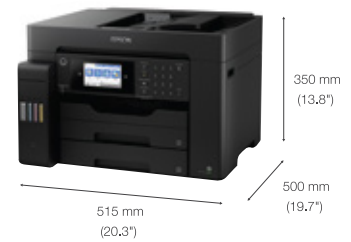

L15150
Weight & Dimensions
Weight: 20.7 kg (45.6 lbs)

¹ Print speed (Pages Per Minute) is calculated when printed on A4 plain paper in the fastest mode, 10 x 15 cm photo print speed when printed on Epson Premium Glossy Photo Paper. Print speed may vary depending on system configuration, print mode, document complexity, software, type of paper used and connectivity. Print speed does not include processing time on host computer.